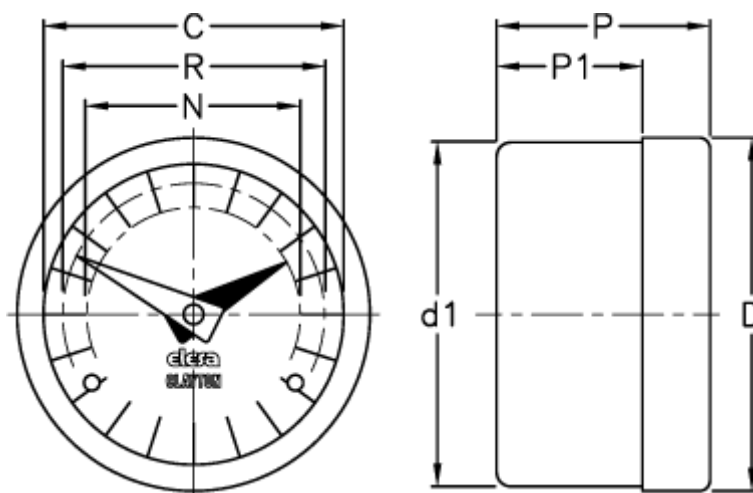

Data Sheet

Article number: 2307071501

Description: E+G Gravity indicator
GA12-0150-D

Measures

| | | |
|----|---|------|
| C | = | 60 |
| D | = | 68.5 |
| D1 | = | 67.0 |
| N | = | 44 |
| P | = | 32 |
| P1 | = | 25.0 |
| R | = | 51 |